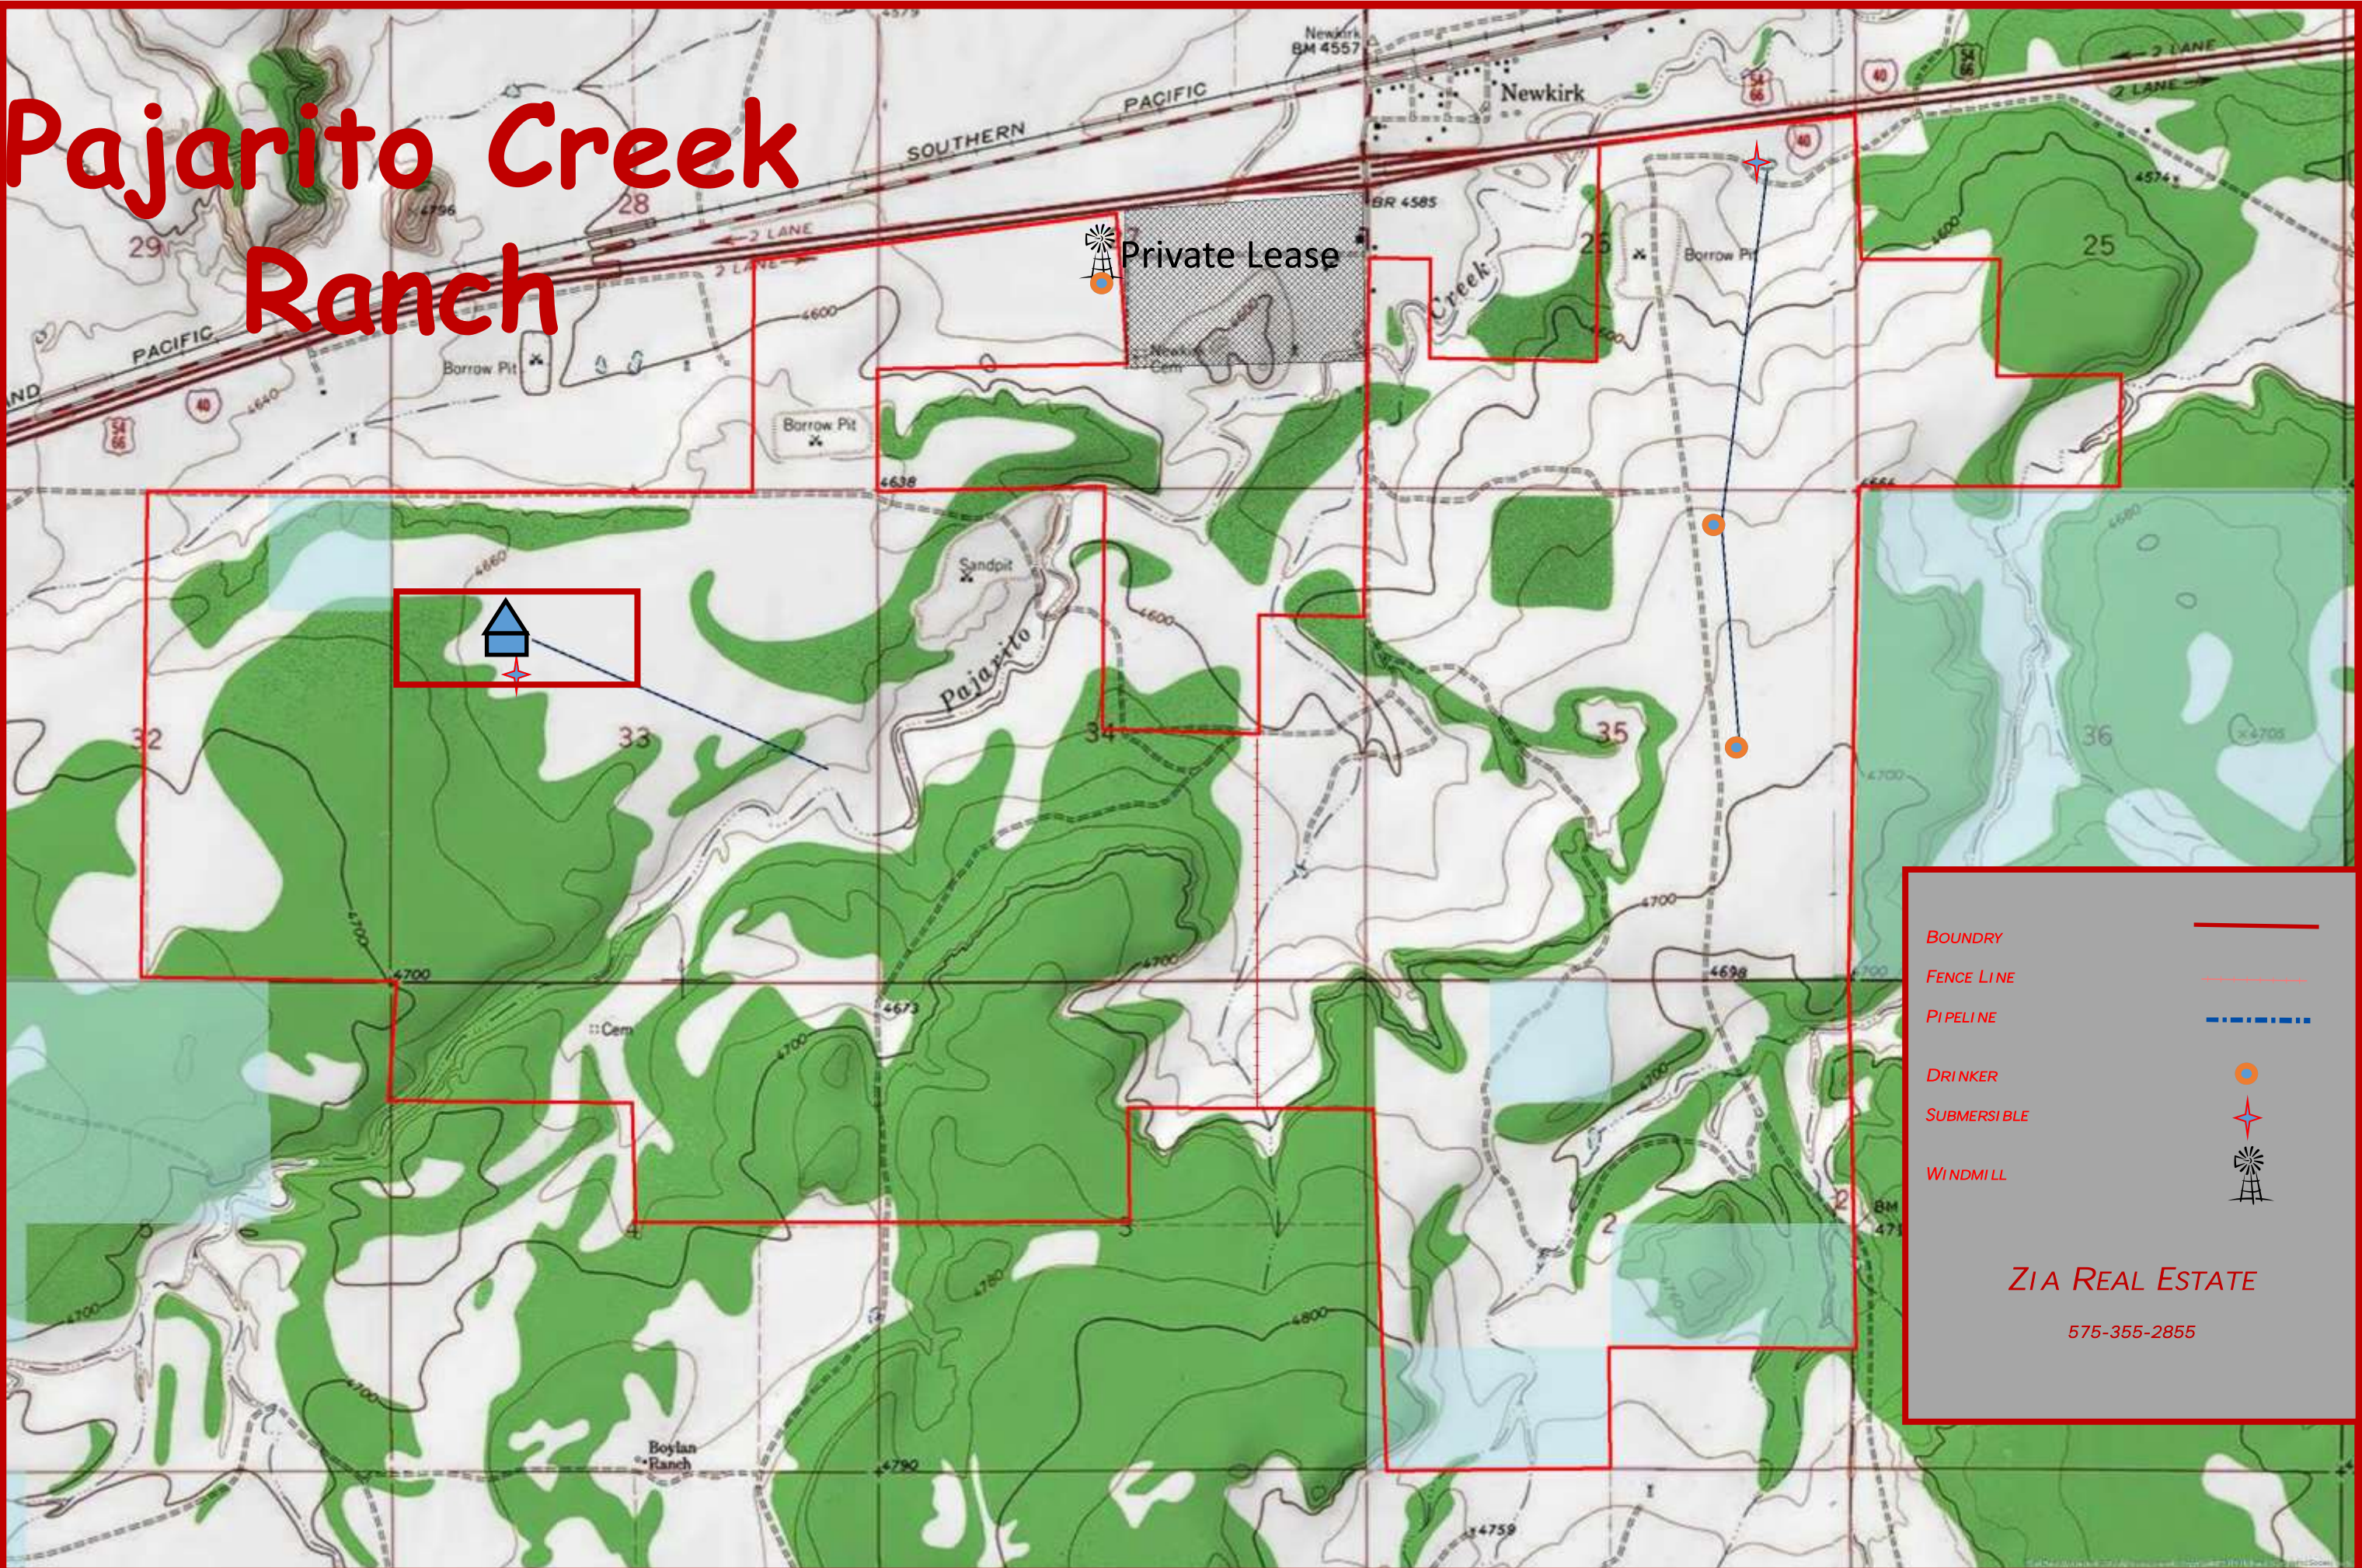

Pajarito Creek Ranch

BOUNDRY 

FENCE LINE 

PIPELINE 

DRINKER 

SUBMERSIBLE 

WINDMILL 

ZIA REAL ESTATE
575-355-2855

Pajarito Creek Ranch

Private Lease

BOUNDRY	
FENCE LINE	
PIPELINE	
DRINKER	
SUBMERSIBLE	
WINDMILL	

ZIA REAL ESTATE
575-355-2855