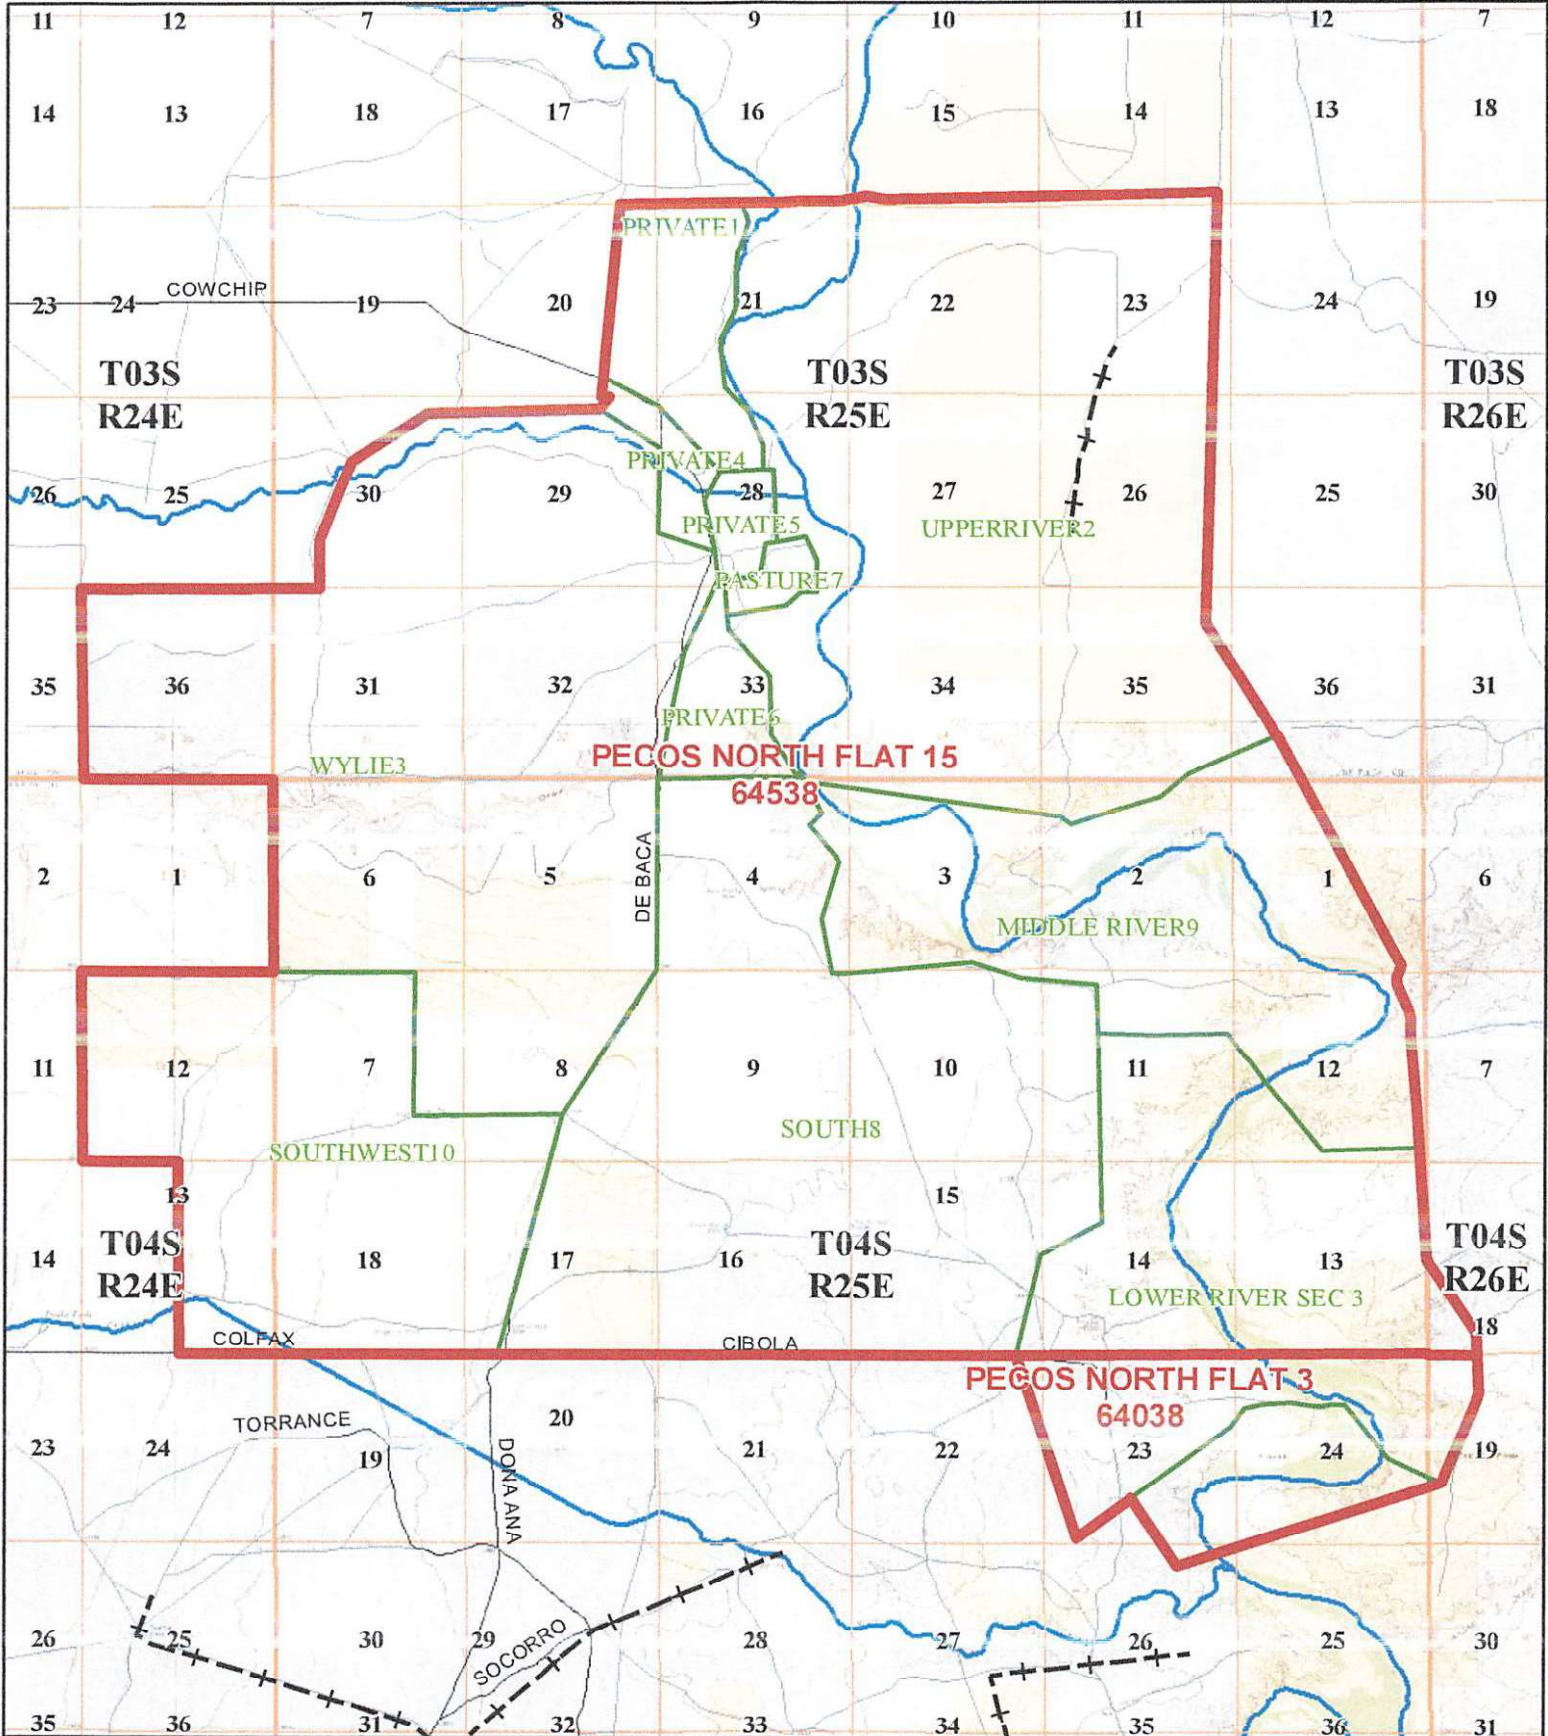

PECOS NORTH FLAT 15 & 3 ALLOTMENTS #64538 & #64038